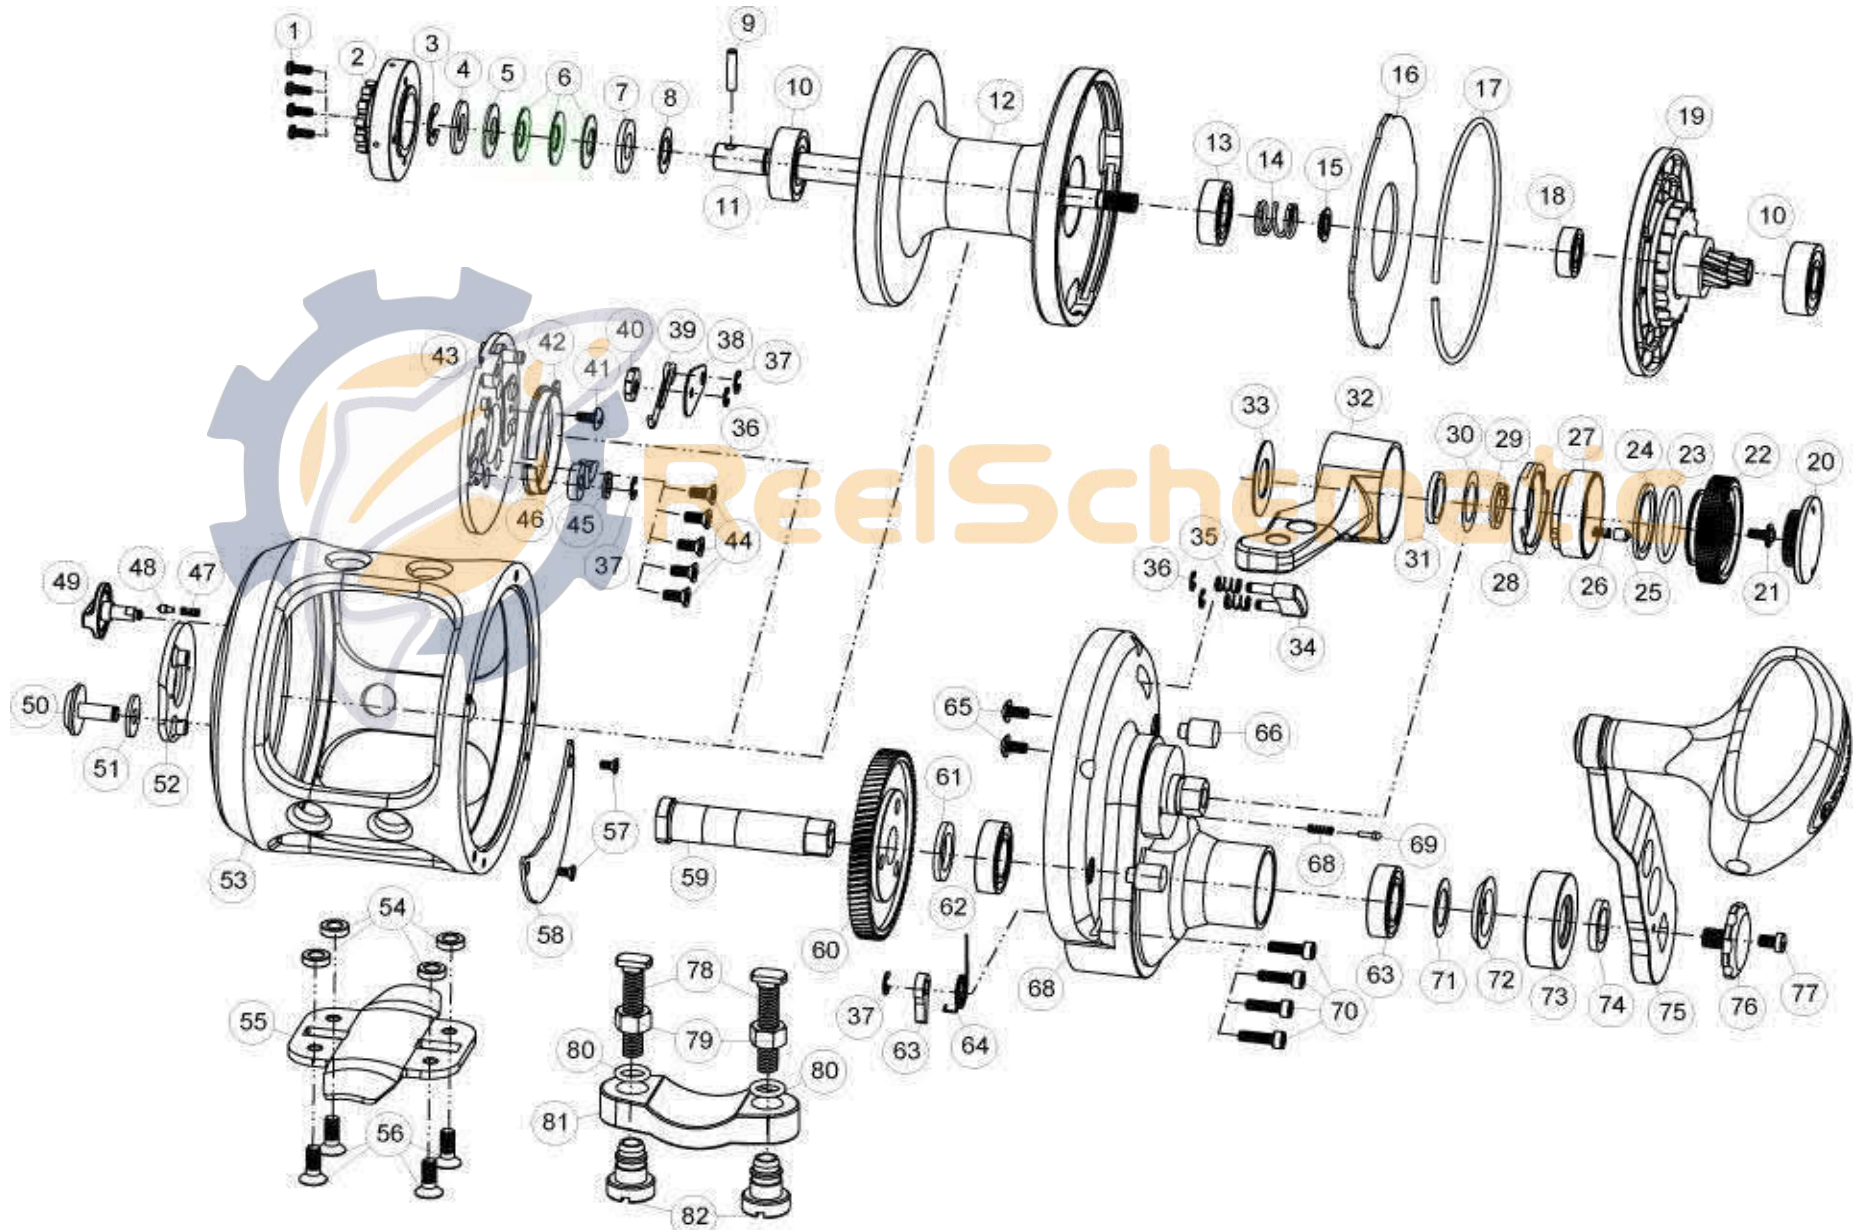

## Pelagic MA30TP

Fin-Nor Marquesa Pelagic MA30TP Reel Part List							
Key #	Description	Qty.	Part No.	Key #	Description	Qty.	Part No.
1	Screw	4	LF057-01	42	Click Spring	1	DF022-01
2	Bait Click Ratchet Assembly	1	GM329-01	43	Click Plate Holder	1	CF129-10
3	E-Ring	1	DF092-01	44	Screw	5	TW107-04
4	Collar	1	DF081-02	45	Bait Click Lever Washer -B	1	CF035-01
5	Drag Spring	1	JF046-01	46	Bait Click Pawl	1	DF109-02
6	Drag Spring	3	CM046-01	47	Coil Spring	1	DF070-01
7	Collar	1	DF081-01	48	Testion Konb Click Pin	1	CF108-01
8	Washer	1	CF121-01	49	Tension Knob	1	CF026-01
9	Spool Shaft Pin	1	DF093-01	50	Bait Click Lever	1	CF109-01
10	Ball Bearing	1	VF017-02	51	Bait Click Lever Washer -A	1	CF032-01
11	Spool Shaft	1	BM015-01	52	Badge	1	CF148-03
12	Spool	1	DF021-02	53	Frame	1	DF001-11
13	Ball Bearing	1	KF017-01	54	Spacer	4	CF094-01
14	Spring	1	CF040-01	55	Reel Foot	1	CF106-01
15	Collar	1	BF094-01	56	Screw	4	DF065-03
16	Drag Disc	1	CF059-01	57	Screw	2	CF107-01
17	Ring	1	CM057-01	58	Drive Gear Cover	1	CF143-01
18	Ball Bearing	1	CF117-02	59	Crank Shaft	1	GM008-01
19	Drag Plate Assembly	1	AM348-02	60	Drive Gear	1	GM012-01
20	Pre Set Knob Cover	1	CF110-02	61	Washer	1	GM035-01
21	Screw	1	CX076-04	62	Ball Bering	2	CF017-02
22	Pre Set Knob	1	CF029-04	63	Anti Reverse Pawl	1	DF063-02
23	O-Ring	1	CF101-01	64	Stopper Spring	1	CF096-01
24	Friction Washer	1	DF121-01	65	Screw	2	QW123-10
25	Click Pin	1	CF098-01	66	Locating Collar	2	DF118-01
26	Click Spring	1	DF114-01	67	Gear Side Cover Assembly	1	AM324-02
27	Drag Cam B Assembly	1	CF353-01	68	Click Spring	1	BM114-01
28	Drag Cam A	1	DM028-01	69	Click Pin	1	AM093-01
29	External Ring	1	JF075-01	70	Screw	4	CF053-01
30	Adjustment Washer	1	CF038-02	71	Adjustment Washer	1	DF035-01
31	Bushing	1	DF017-01	72	Rubber Seal	1	CM172-01
32	Drag Lever	1	BM055-02	73	Handle Washer	1	CM054-02
33	Drag Lever Washer	1	BM038-01	74	Spacer	1	AM160-01
34	Strike Button	1	CF062-02	75	Handle Arm Assembly	1	GM318-02
35	Strike Button Pin Spring	2	CF022-01	76	Handle Nut	1	CF003-01
37	E-Clip	3	NX092-01	78	Rod Clamping Bolt	2	CF125-01
38	Holder	1	CF159-01	79	Nut	2	JF003-01
39	Torsion Spring	1	CF070-01	80	O-Ring	2	LF101-01
41	Tapping Screw	1	QW125-02	82	Rod Clamp Nut	2	CF161-01